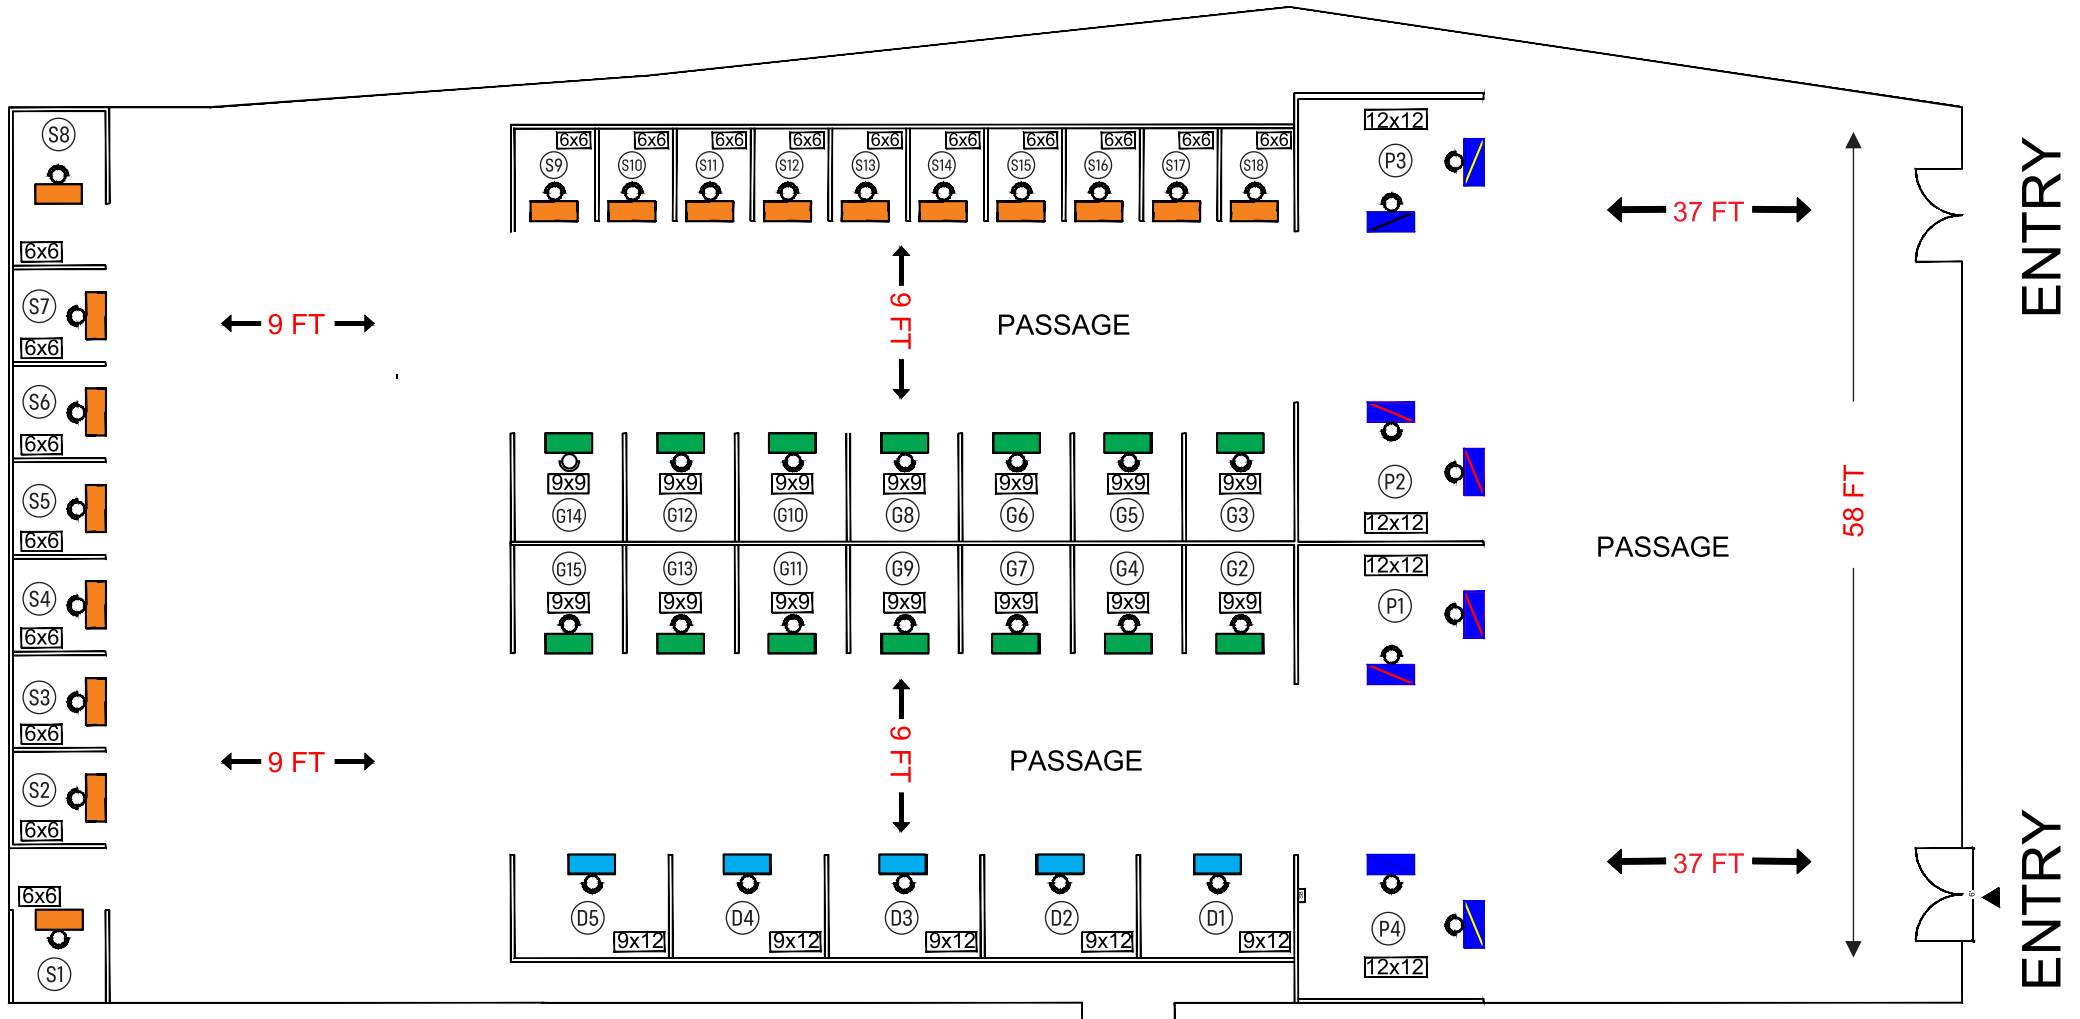

# Dimensions of Stalls

- Platinum- 12 x 12 ft.
- Diamond- 12 x 9 ft.
- Gold- 9 x 9 ft.
- Silver- 6 x 6 ft