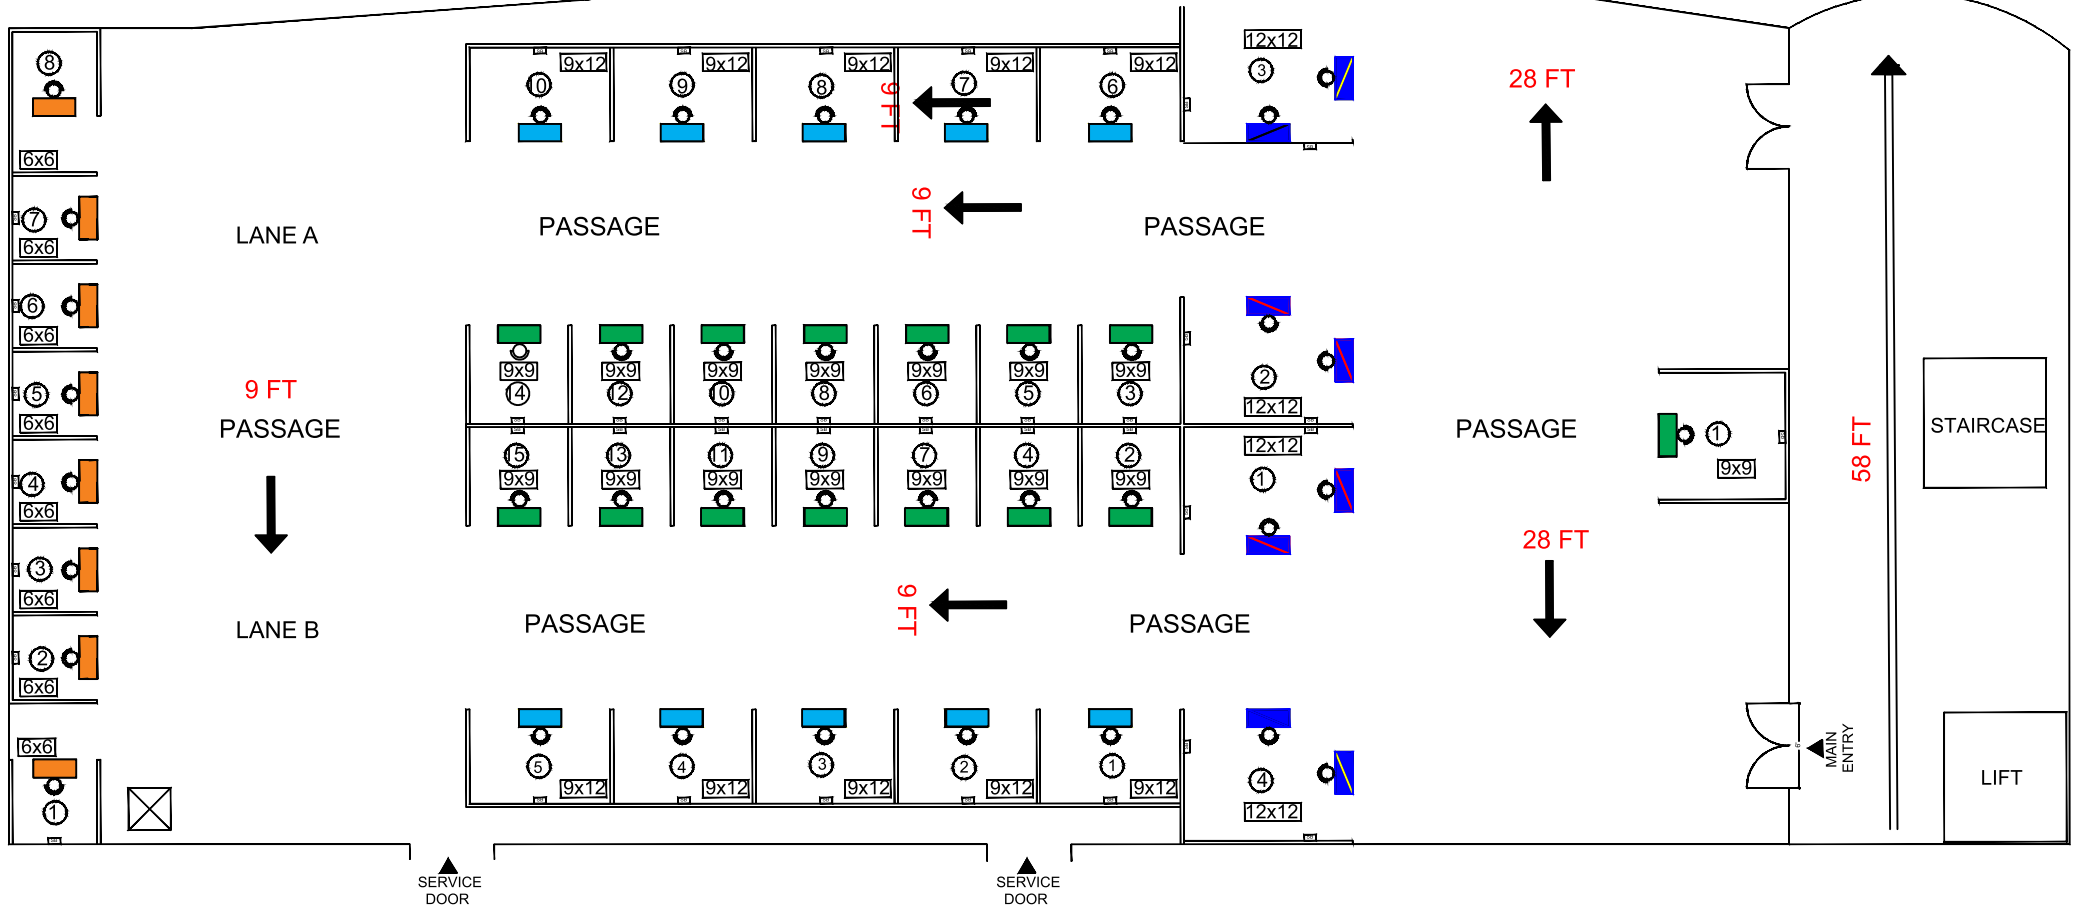

Dimensions of Stalls

- Premium Platinum- 15 x 12 ft.
- Platinum- 12 x 12 ft.
- Diamond- 12 x 9 ft.
- Gold- 9 x 9 ft.
- Silver- 6 x 6 ft.

**CIDCO CONVENTION CENTRE
2ND FLOOR**